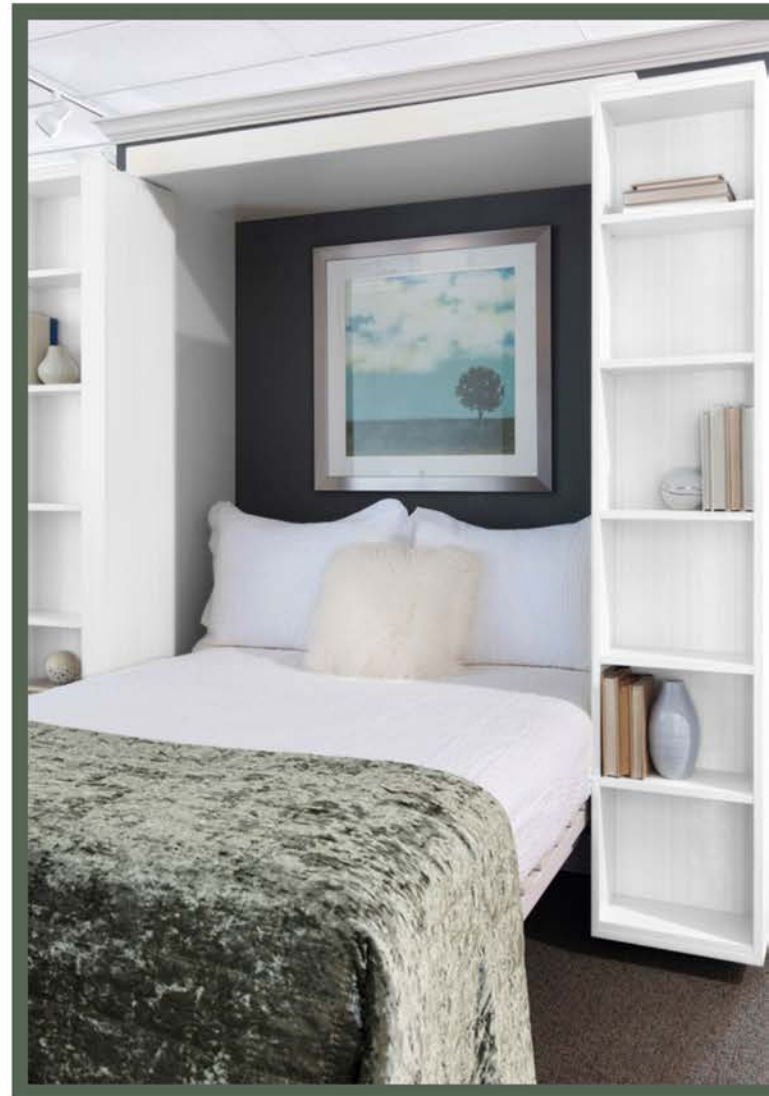

## DIMENSIONS & BED PROJECTION FROM WALL (bp)

Queen Bed 65-1/2" W x 15-3/4" D x 90" H - 90" bp

### *Why choose a Metropolitan Panel Bed?*

The panel bed, also known as a wall bed, maximizes space and offers sleek, clutter-free styling. These beds feature panel doors that drop down with the bed and "disappear" to become its mattress support, turning any space into an instant guest room.

# IN STOCK QUEEN MADISON BI-FOLD BOOKCASE MURPHY BED

8" Brenton Hybrid Firm Mattress Included

more **SPACE** place<sup>®</sup>

**\$475 FLAT RATE PROFESSIONAL INSTALLATION**

*Contemporary* \$4075

Available in White Finish Only

## DIMENSIONS & BED PROJECTION FROM WALL (bp)

Queen Bed 67-5/8" W x 23-1/4" D x 90" H - 86" bp

with Bi-Fold Doors Open 98-5/8" W