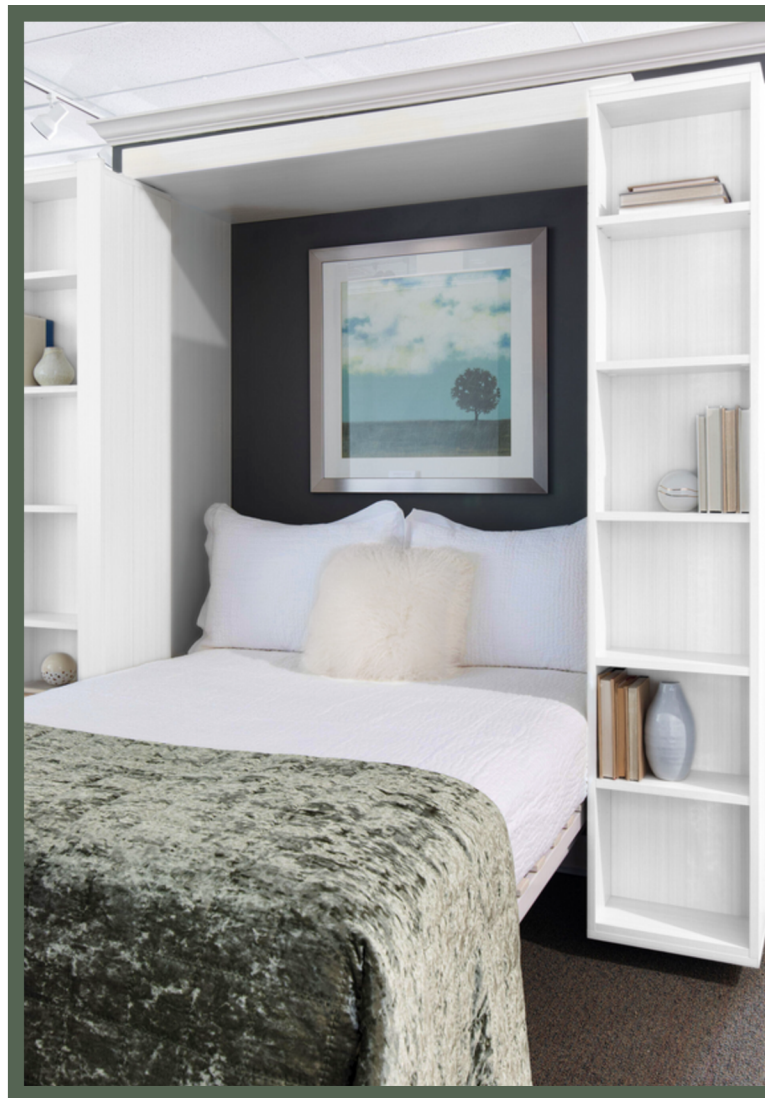

Remote Operated LED Bed Lights * + \$350

*Existing outlet behind bed required.

DIMENSIONS & BED PROJECTION FROM WALL (bp)

Queen Bed 65-1/2" W x 15-3/4" D x 90" H - 90" bp

Why choose a Metropolitan Panel Bed?

The panel bed, also known as a wall bed, maximizes space and offers sleek, clutter-free styling. These beds feature panel doors that drop down with the bed and "disappear" to become its mattress support, turning any space into an instant guest room.

WWW.MORESPACEPLACEAUSTIN.COM

IN STOCK QUEEN MADISON BI-FOLD BOOKCASE MURPHY BED

8" Brenton Hybrid Firm Mattress Included

more **SPACE** place®

\$475 FLAT RATE PROFESSIONAL INSTALLATION

Contemporary \$4075

Available in White Finish Only

AVAILABLE UPGRADES

Leyland Firm Memory Foam Mattress + \$225

Remote Operated LED Bed Lights * + \$350

**Existing outlet behind bed required.*

DIMENSIONS & BED PROJECTION FROM WALL (bp)

Queen Bed 67-5/8" W x 23-1/4" D x 90" H - 86" bp