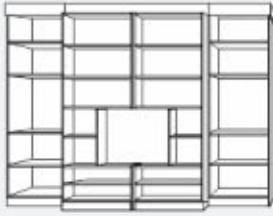

MURPHY BEDS

	jefferson library bed	madison bookcase bed	madison bi-fold bookcase bed
	Presidential indeed, with ample storage for books or collectibles. The bookcase doors effortlessly glide open on sturdy tracks.	Stylish bookcase or cozy sleeper? It's both. Swing open the shelved doors to reveal the pull down bed inside!	Unique. Similar in look to the Madison. Bi-folding doors take up less wall space when open.
style	murphy bed	murphy bed	murphy bed
doors	tracked shelved doors	hinged shelved doors	hinged shelved doors
cabinets	30" side cabinets included	side cabinets optional	side cabinets optional
mattress	8 or 12 inches	8 or 12 inches	8 or 12 inches

dimensions & bed projection (bp): The space from the support wall that the mattress, panels or foundation projects into the room.

twin	-	46-5/8"w x 23-1/8"d x 85"h : 81" or 86"bp 88-1/8"w with doors open	-
twin long	-	-	-
full	121-3/4"w x 23-1/4"d x 87-5/8"h : 81"bp 121-3/4"w x 28-1/4"d x 87-5/8"h : 86" bp	61-5/8"w x 23-1/8"d x 85"h : 81"bp 61-5/8"w x 28-1/8"d x 85"h : 86"bp 118-5/8"w with doors open	61-5/8"w x 23-1/8"d x 85"h : 81"bp 61-5/8"w x 28-1/8"d x 85"h : 86"bp 89-5/8"w with doors open
queen	128-1/2"w x 23-1/4"d x 92 5/8"h : 86"bp 128-1/2"w x 28-1/4"d x 92 5/8"h : 91"bp	67-5/8"w x 23-1/8"d x 90"h : 86"bp 67-5/8"w x 28-1/8"d x 90"h : 91"bp 130-5/8"w with doors open	67-5/8"w x 23-1/8"d x 90"h : 86"bp 67-5/8"w x 28-1/8"d x 90"h : 91"bp 98-5/8"w with doors open
king	-	-	-

madison bookcase bed door options:

Choose from swinging doors or bi-fold doors to suit your space.

doors swing out from center

bi-fold doors hinge and overlap to the side

Madison Bi-fold Bookcase Bed (pictured with side cabinets)

Madison Bi-fold Bookcase Bed (pictured open with side cabinets)