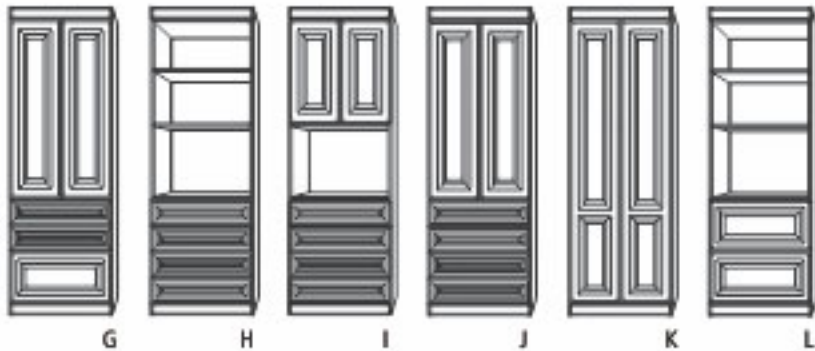

E

G

H

L

parson
arm
parson
leg

Cosmopolitan Panel Bed (open)

Chesterfield Panel Bed (pictured open with optional side cabinets.)

ENDLESS OPTIONS

Customize your Murphy Bed or Panel Bed with these space saving functional cabinet units in a wide range of style and finish combinations. Available in 85" or 90" heights, 12", 15", 20" or 24" depths and 15", 24", 30" or 36" widths.