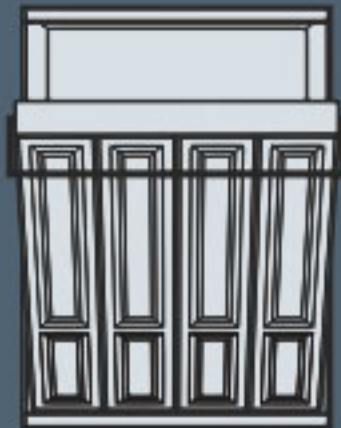

PANEL BEDS

Panel Bed Style