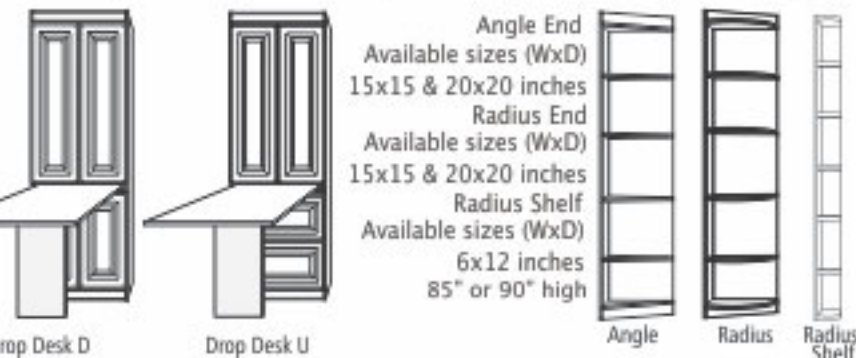

E

G

H

L

parson
arm
parson
leg

Cosmopolitan Panel Bed (open)

Chesterfield Panel Bed (pictured open with optional side cabinets.)

ENDLESS OPTIONS

Customize your Murphy Bed or Panel Bed with these space saving functional cabinet units in a wide range of style and finish combinations. Available in 85" or 90" heights, 12", 15", 20" or 24" depths and 15", 24", 30" or 36" widths.