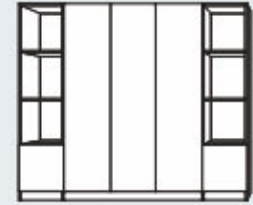

MURPHY BED | PANEL BED

planning guide

more **SPACE** place®

hardworking, stylish, and infinitely customizable

MURPHY BEDS

	murphy	pocket door bed	dreamsaver
	This pull-down bed is hidden by attractive bi-fold doors when not in use. Custom designed for your space and style.	The time-tested Murphy bed mechanism with attractive hide-away bi-fold pocket doors that collapse into the bed cabinet sides.	Stylish and affordable. This Murphy bed – equipped with included functional side cabinets – turns any area into a space savvy guest room.
style	murphy bed	murphy bed	murphy bed
doors	bi-fold doors	bi-fold pocket doors	bi-fold doors
cabinets	side cabinets optional	side cabinets optional	–
mattress	8 or 12 inches	8 or 12 inches	8 inches

dimensions & bed projection (bp): The space from the support wall that the mattress, panels or foundation projects into the room.

twin	45"w x 15"d x 85"h : 81"bp 45"w x 20"d x 85"h : 86"bp	–	79-1/2"w x 16"d x 82"h : 82"bp
twin long	45"w x 15"d x 90"h : 86"bp 45"w x 20"d x 90"h : 91"bp	–	–
full	60"w x 15"d x 85"h : 81"bp 60"w x 20"d x 85"h : 86"bp	69"w x 24-7/8"d x 85"h : 90"bp	94-1/2"w x 16"d x 82"h : 82"bp
queen	66"w x 15"d x 90"h : 86"bp 66"w x 20"d x 90"h : 91"bp	75"w x 24 7/8"d x 90"h : 95"bp	100-1/2"w x 16"d x 87"h : 88"bp
king	84"w x 15"d x 90"h : 86"bp 84"w x 20"d x 90"h : 91"bp	88-1/2"w x 26"d x 90"h : 95"bp	–

murphy vs. panel

The **Murphy Bed** is a tried and true space saver. The spring loaded mechanism allows for easy single-handed operation and features a support leg that extends and retracts automatically. The Murphy bed's vertically stored mattress is either supported by our Comfort Flex Frame System (a series of pre-curved high strength wooden slats) or a Bunkie board (a cloth covered foundation). Each is designed to provide additional comfort and support for the mattress.