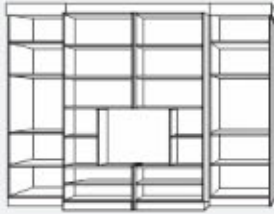

dimensions & bed projection (bp): The space from the support wall that the mattress, panels or foundation projects into the room.

twin	45"w x 15"d x 85"h : 81"bp 45"w x 20"d x 85"h : 86"bp	–	79-1/2"w x 16"d x 82"h : 82"bp
twin long	45"w x 15"d x 90"h : 86"bp 45"w x 20"d x 90"h : 91"bp	–	–
full	60"w x 15"d x 85"h : 81"bp 60"w x 20"d x 85"h : 86"bp	69"w x 24-7/8"d x 85"h : 90"bp	94-1/2"w x 16"d x 82"h : 82"bp
queen	66"w x 15"d x 90"h : 86"bp 66"w x 20"d x 90"h : 91"bp	75"w x 24 7/8"d x 90"h : 95"bp	100-1/2"w x 16"d x 87"h : 88"bp
king	84"w x 15"d x 90"h : 86"bp 84"w x 20"d x 90"h : 91"bp	88-1/2"w x 26"d x 90"h : 95"bp	–

murphy vs. panel

The **Murphy Bed** is a tried and true space saver. The spring loaded mechanism allows for easy single-handed operation and features a support leg that extends and retracts automatically. The Murphy bed's vertically stored mattress is either supported by our Comfort Flex Frame System (a series of pre-curved high strength wooden slats) or a Bunkie board (a cloth covered foundation). Each is designed to provide additional comfort and support for the mattress.

Murphy Bed (open)

MURPHY BEDS

	jefferson library bed	madison bookcase bed	madison bi-fold bookcase bed
	Presidential indeed, with ample storage for books or collectibles. The bookcase doors effortlessly glide open on sturdy tracks.	Stylish bookcase or cozy sleeper? It's both. Swing open the shelved doors to reveal the pull down bed inside!	Unique. Similar in look to the Madison. Bi-folding doors take up less wall space when open.
style	murphy bed	murphy bed	murphy bed
doors	tracked shelved doors	hinged shelved doors	hinged shelved doors
cabinets	30" side cabinets included	side cabinets optional	side cabinets optional
mattress	8 or 12 inches	8 or 12 inches	8 or 12 inches