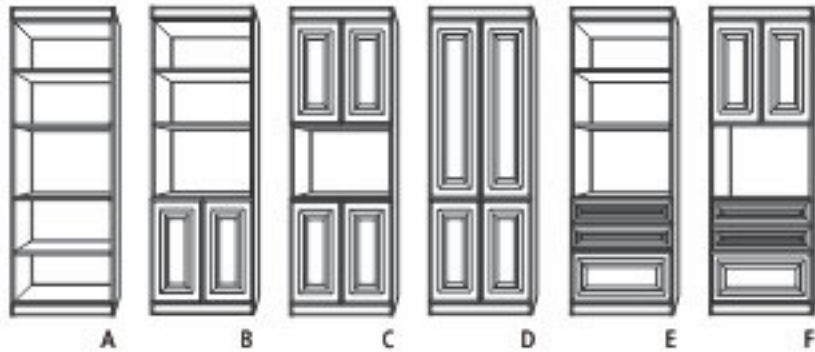

E

G

H

L

parson
arm
parson
leg

Cosmopolitan Panel Bed (open)

Chesterfield Panel Bed (pictured open with optional side cabinets.)

ENDLESS OPTIONS

Customize your Murphy Bed or Panel Bed with these space saving functional cabinet units in a wide range of style and finish combinations. Available in 85" or 90" heights, 12", 15", 20" or 24" depths and 15", 24", 30" or 36" widths.