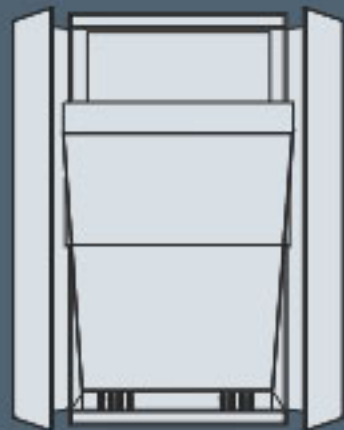

MURPHY BEDS

Murphy Bed Style

- Rest assured our Serta® mattresses - specifically designed for vertical storage and manufactured for More Space Place, represent the pinnacle in sleepy time bliss. Options range from firm, plush euro-top, to cool action™ gel memory foam.
- Enhance your design with Accent and Function LED lighting, available in a variety of styles and light tones.